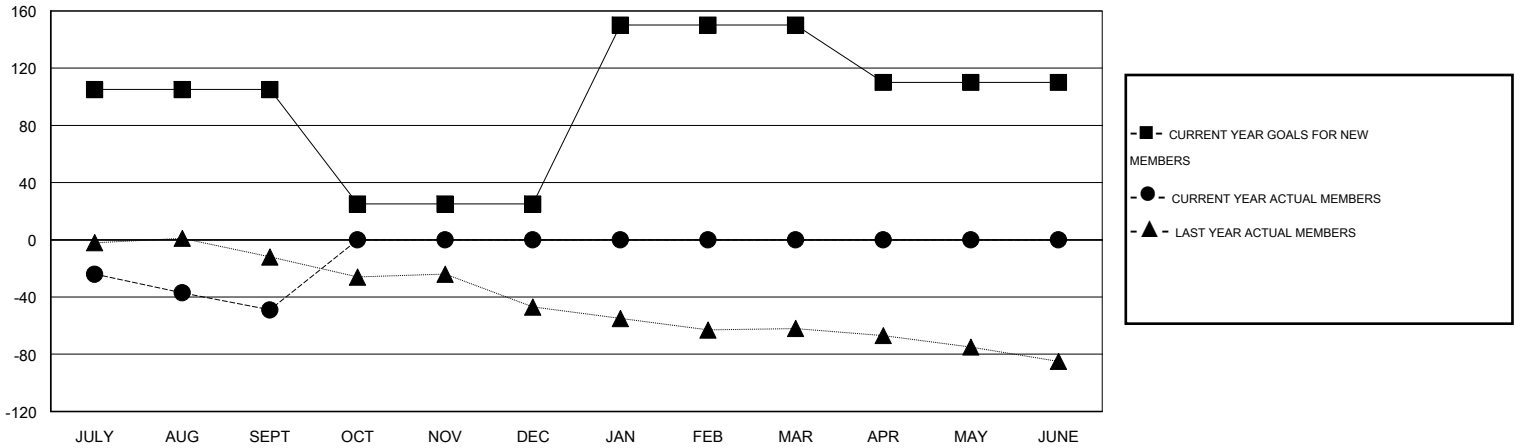

MONTHLY MEMBERSHIP PROGRESS REPORT

District 105 I

Results as of: 9/30/2016

GMT: Ton Soeters

LOCATION REPUBLIC OF IRELAND

GMT CA 4

Clubs					Members				
RESULTS FOR 2016-2017					RESULTS FOR 2016-2017				
QUARTER	NEW CLUB GOAL	NEW CLUBS	DROPPED CLUBS	NET GAIN/LOSS	QUARTER	NEW MEMBER GOAL	CHARTER AND NEW MEMBERS ADDED	DROPPED MEMBERS	NET GAIN/LOSS
JULY/AUG/SEPT	0	0	0	0	JULY/AUG/SEPT	105	22	71	-49
OCT/NOV/DEC	0	0	0	0	OCT/NOV/DEC	-80	0	0	0
JAN/FEB/MAR	0	0	0	0	JAN/FEB/MAR	125	0	0	0
APR/MAY/JUNE	1	0	0	0	APR/MAY/JUNE	-40	0	0	0

GOALS AND ACTUAL NEW CLUBS CUMULATIVE

GOALS AND ACTUAL MEMBERS CUMULATIVE

DROPPED CLUBS: 0	8 CLUBS OF 109 ADDED 1 OR MORE NEW MEMBERS	<u>GENDER DISTRIBUTION</u>	
<u>DROPPED MEMBERS</u>		MALE	1,774 (78.39%)
DECEASED	CLICK HERE FOR HEALTH ASSESSMENT DATA	FEMALE	489 (21.61%)
CLUB CANCELLED		FAMILY UNIT MEMBERS	38
OTHER		HEAD OF HOUSEHOLD	19
TOTAL		NON-HEAD OF HOUSEHOLD	19